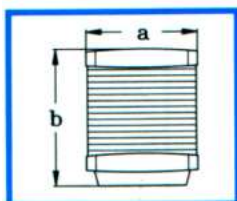

a = 88 mm
b = 107 mm