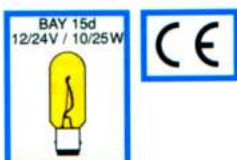

ILUMINAÇÃO E MATERIAL ELÉCTRICO

LUZES DE NAVEGAÇÃO HELLA MARINE

Feita em material muito resistente, estanque e de grande durabilidade.

Hella marine HELLA

SÉRIE 3562

FAROL DE COR BRANCA	
REF:	COR
18-356206	VERMELHO
18-356207	VERDE
18-356208	MASTRO
18-356209	POPA
18-356210	BICOLOR

FAROL DE COR PRETA	
REF:	COR
18-356201	VERMELHO
18-356202	VERDE
18-356203	MASTRO
18-356204	POPA
18-356205	BICOLOR

a = 63 mm
b = 75 mm
c = 53 mm

SÉRIE 2984

LUZES DE NAVEGAÇÃO HELLA MARINE

Feita em material muito resistente, estanque e de grande durabilidade.

Hella marine HELLA

FAROL DE COR BRANCA	
REF:	COR
18-298416	VERMELHO
18-29417	VERDE
18-29418	MASTRO
18-29419	POPA
18-29420	BICOLOR

a = 107 mm
b = 108 mm
c = 90 mm

FAROL DE COR PRETA	
REF:	COR
18-298411	VERMELHO
18-298412	VERDE
18-298413	MASTRO
18-298414	POPA
18-298415	BICOLOR

REF:	SUPORE P/TUBO
18-365227	22/28MM

REF:	SUPORE UNIVERSAL
18-245226	

a = 88 mm
b = 107 mm

LUZES DE NAVEGAÇÃO HELLA MARINE

Feita em material muito resistente, estanque e de grande durabilidade.

Hella marine HELLA

SÉRIE 2984

FAROL TOPO DE MASTRO DE COR BRANCA	
REF:	COR
18-298421	BRANCA

FAROL TOPO DE MASTRO DE COR PRETA	
REF:	COR
18-298422	VERMELHO